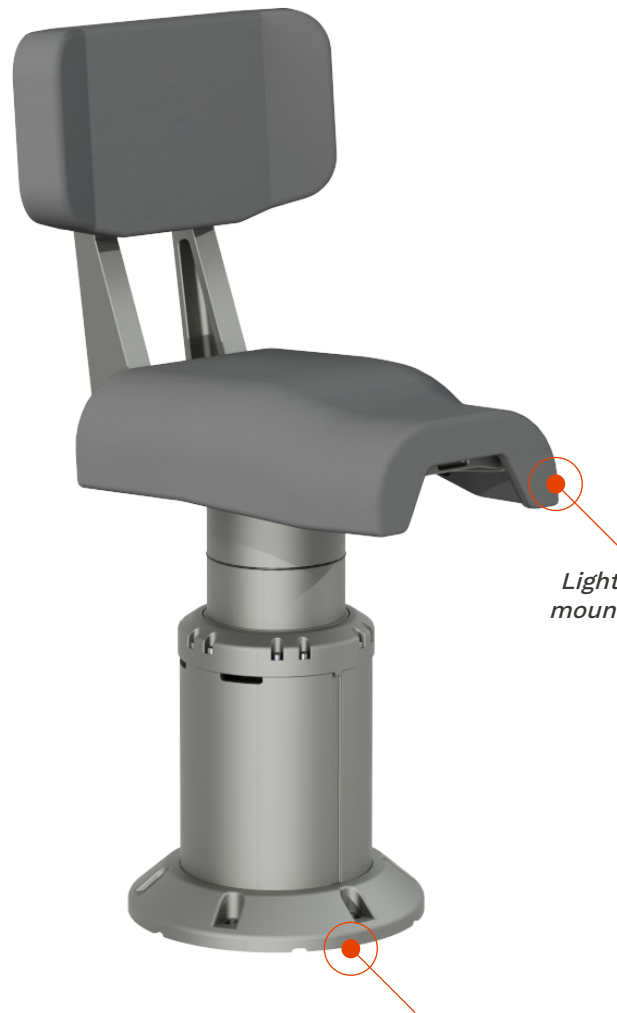

STANDARD OPTIONS

SEAT

- FIXED JOCKEY

MOUNTING

- DECK OR BOX MOUNT

FUNCTIONALITY

- HEIGHT ADJUSTMENT

COLOR

- CLEAR ANODIZED METAL
- UPHOLSTERY: GRAY OR BLACK

3900-X4 SEAT OVERVIEW

A jockey seat with low ride height and 4.4 inches (112 mm) of suspension travel. Ideal for open cockpit boats with high density seating.

Lightest pedestal-mounted seat in the industry

Adjustable flange for surface or box mount configuration

SPECIFICATIONS: SHOX 3900-X4

SUSPENSION TRAVEL	112 mm / 4.4 in
BASE WEIGHT	14 kg / 32 lb
MATERIAL	CNC Aluminum, 316 SS
FINISH	Hard Anodized: Aluminum
UPHOLSTERY	Waterproof Marine Vinyl, UV Stable and Mold Resistant, Gray or Black
MOUNTING	Deck, Box

MSRP PRICING (\$USD) RECREATIONAL JOCKEY SEATS

✓ = option selected

SHOXS 3900 X4

Clear anodized metal
Gray upholstery

Config No.	Height Adjust	Grab Handle	MSRP (USD)
203392			\$2,900
203393	✓		\$3,420
203395		✓	\$3,210
203394	✓	✓	\$3,740