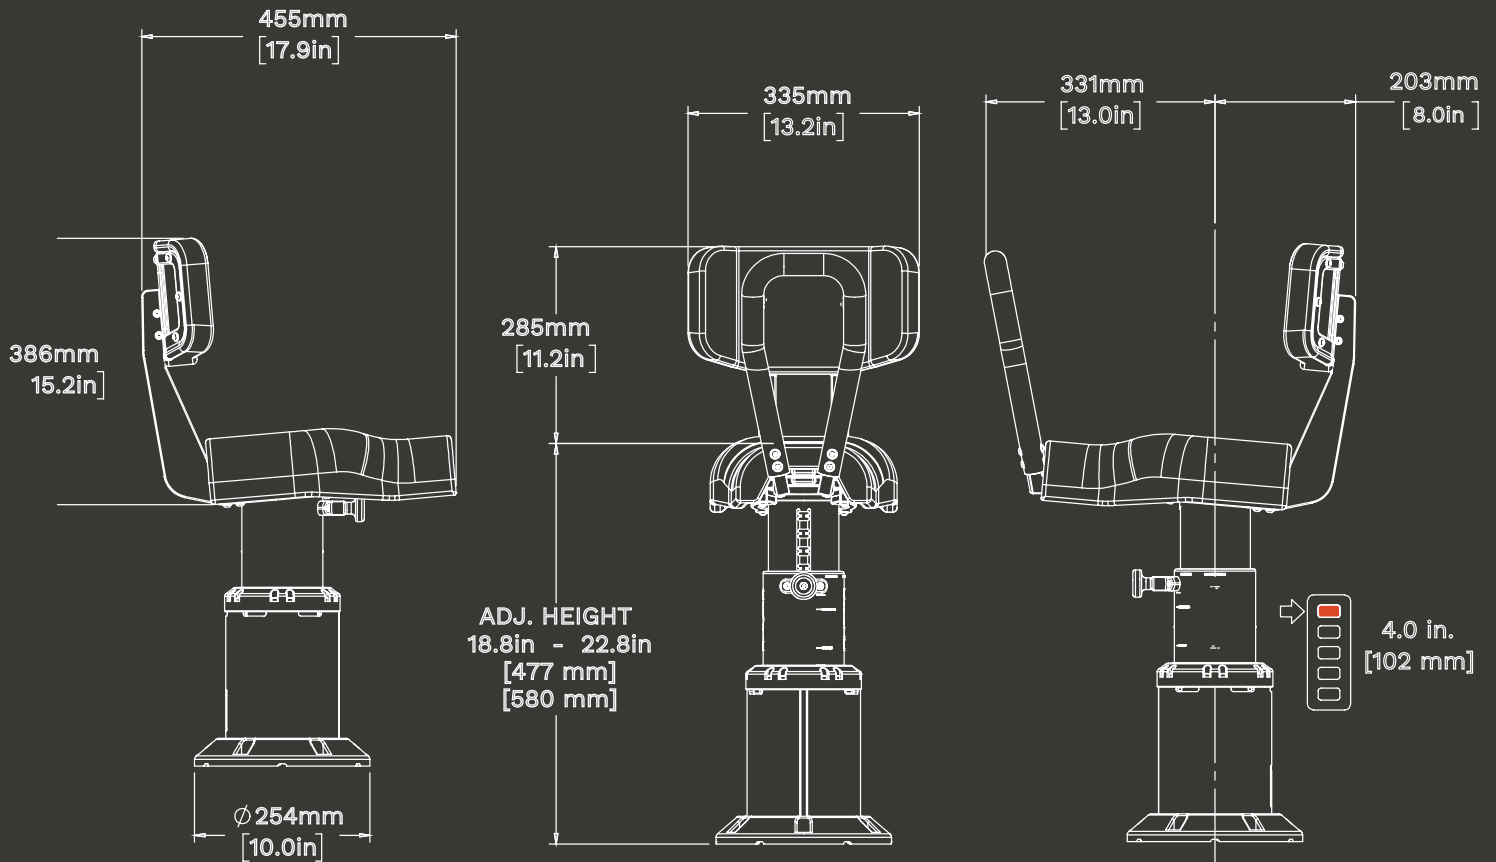

STANDARD OPTIONS

SEAT

- FIXED JOCKEY

MOUNTING

- DECK OR BOX MOUNT

FUNCTIONALITY

- HEIGHT ADJUSTMENT

COLOR

- CLEAR ANODIZED METAL
- UPHOLSTERY: GRAY OR BLACK

3900-X4 SEAT OVERVIEW

A jockey seat with low ride height and 4.4 inches (112 mm) of suspension travel. Ideal for open cockpit boats with high density seating.

Lightest pedestal-mounted seat in the industry

Adjustable flange for surface or box mount configuration

SPECIFICATIONS: SHOX 3900-X4

SUSPENSION TRAVEL	112 mm / 4.4 in
BASE WEIGHT	14 kg / 32 lb
MATERIAL	CNC Aluminum, 316 SS
FINISH	Hard Anodized: Aluminum
UPHOLSTERY	Waterproof Marine Vinyl, UV Stable and Mold Resistant, Gray or Black
MOUNTING	Deck, Box

MSRP PRICING (\$USD) RECREATIONAL JOCKEY SEATS

✓ = option selected

SHOXS 3900 X4

Clear anodized metal
Gray upholstery

Config No.	Height Adjust	Grab Handle	MSRP (USD)
203392			\$2,900
203393	✓		\$3,420
203395		✓	\$3,210
203394	✓	✓	\$3,740