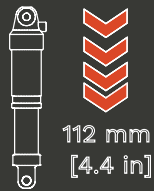

- CLEAR ANODIZED METAL
- UPHOLSTERY: GRAY OR BLACK

3900-X4 SEAT OVERVIEW

A jockey seat with low ride height and 4.4 inches (112 mm) of suspension travel. Ideal for open cockpit boats with high density seating.

Lightest pedestal-mounted seat in the industry

Adjustable flange for surface or box mount configuration

SPECIFICATIONS: SHOX 3900-X4

SUSPENSION TRAVEL	112 mm / 4.4 in
BASE WEIGHT	14 kg / 32 lb
MATERIAL	CNC Aluminum, 316 SS
FINISH	Hard Anodized: Aluminum
UPHOLSTERY	Waterproof Marine Vinyl, UV Stable and Mold Resistant, Gray or Black
MOUNTING	Deck, Box