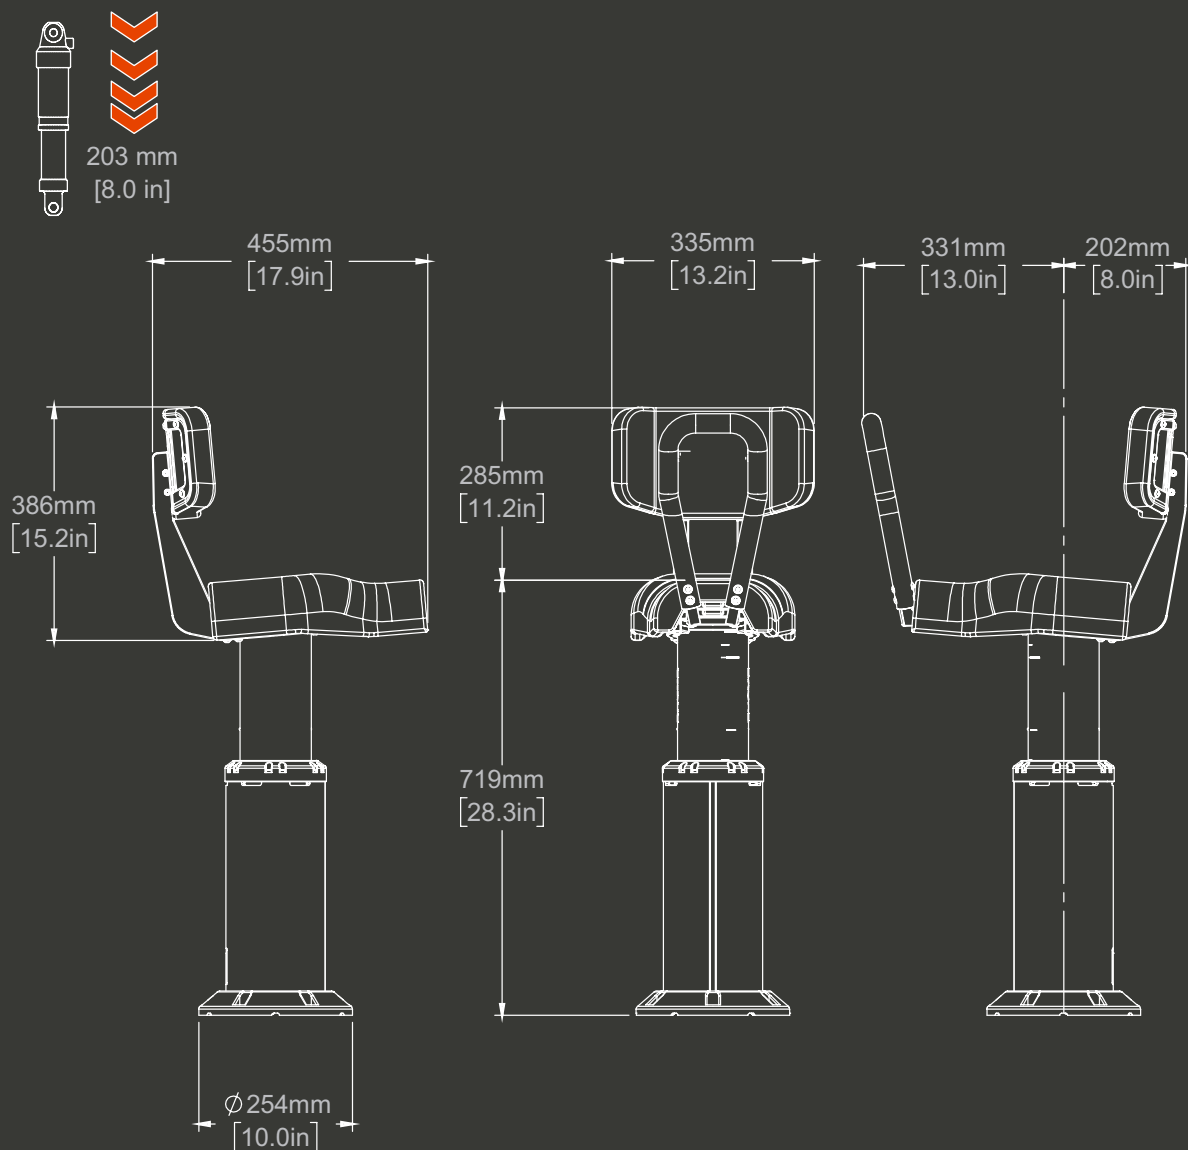

STANDARD OPTIONS

SEAT

- FIXED JOCKEY

MOUNTING

- DECK OR BOX MOUNT

COLOR

- CLEAR ANODIZED METAL
- UPHOLSTERY: GRAY OR BLACK

3900-X8 SEAT OVERVIEW

A jockey seat with a high ride height and 8 inches (203 mm) of suspension travel.

SPECIFICATIONS: SHOXS 3900-X8

SUSPENSION TRAVEL	203 mm / 8 in
BASE WEIGHT	17 kg / 38 lb
MATERIAL	CNC Aluminum, 316 SS
FINISH	Hard Anodized: Aluminum
UPHOLSTERY	Waterproof Marine Vinyl, UV Stable and Mold Resistant, Gray or Black
MOUNTING	Deck

MSRP PRICING (\$USD)

RECREATIONAL JOCKEY SEATS

✓ = option selected

SHOXS 3900 X8

Clear anodized metal
Gray upholstery

Config No.	Grab Handle	MSRP (USD)
203396		\$3,260
203397	✓	\$3,580

SHOXS 3900 X8

Clear anodized metal
Black upholstery